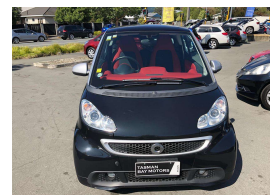

# 2012 Smart Fortwo FREE DELIVERY 2U\*

### Body

Hatchback

### Odometer

70,000 km